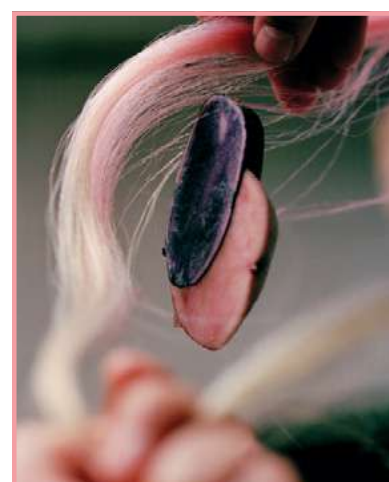

creatures

48cm x 60cm